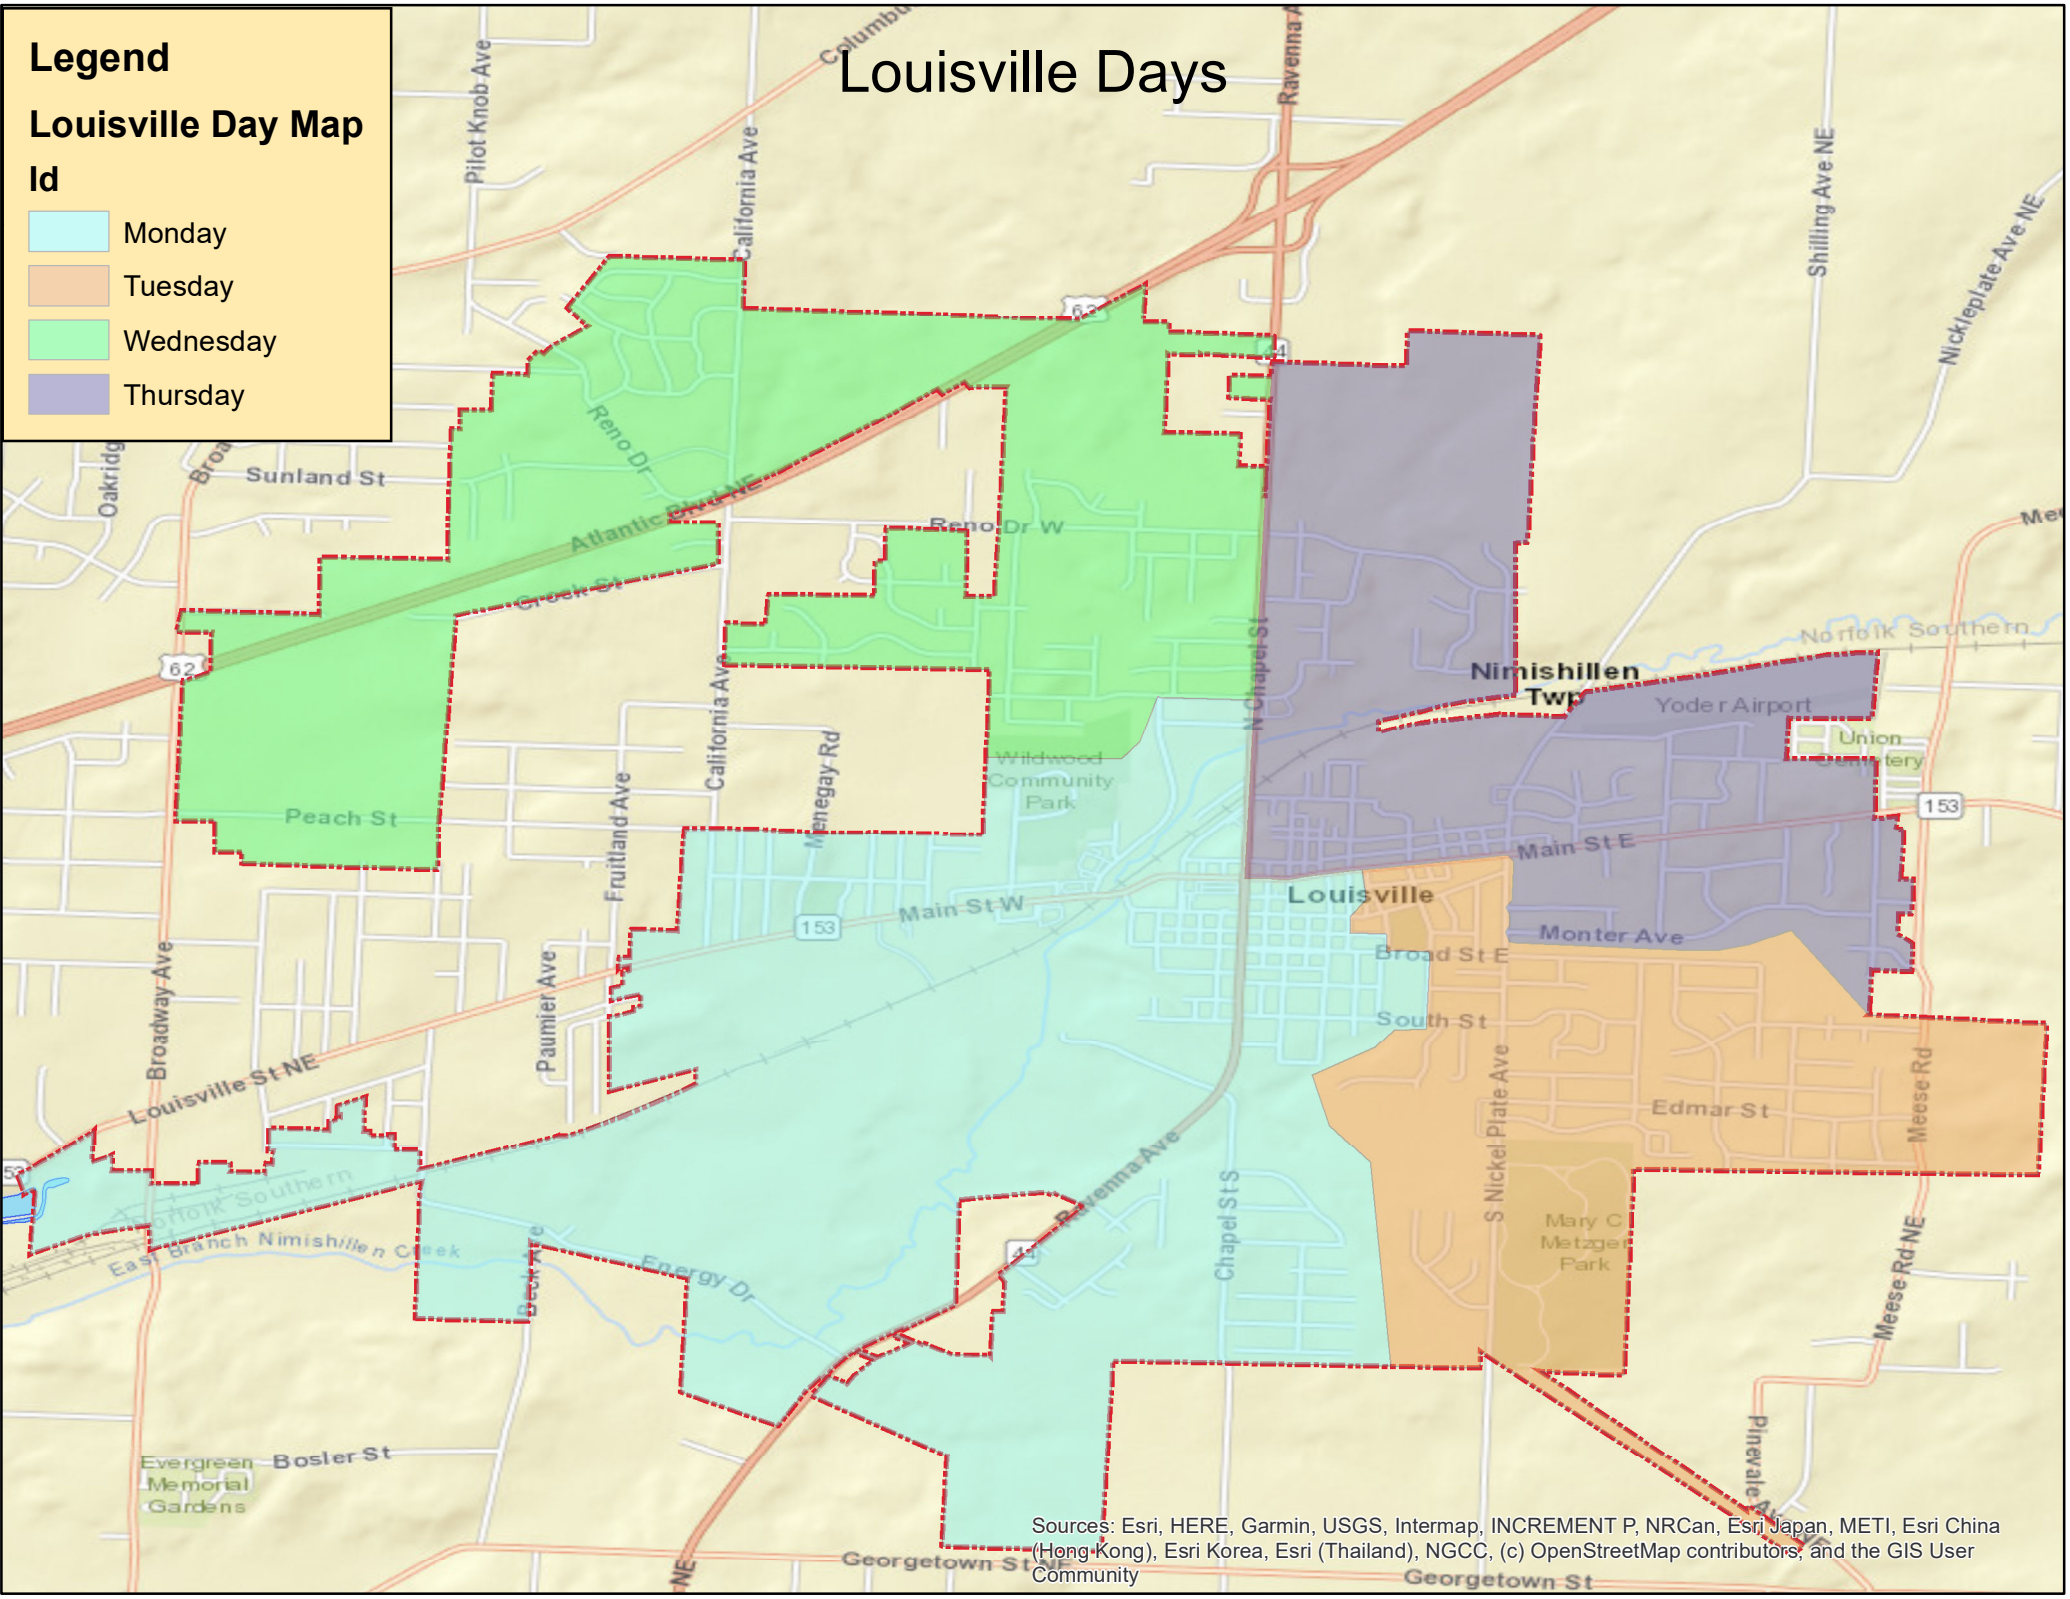

# Louisville Days

**Legend**

**Louisville Day Map**

**Id**

- Monday
- Tuesday
- Wednesday
- Thursday

Sources: Esri, HERE, Garmin, USGS, Intermap, INCREMENT P, NRCan, Esri Japan, METI, Esri China (Hong Kong), Esri Korea, Esri (Thailand), NGCC, (c) OpenStreetMap contributors, and the GIS User Community